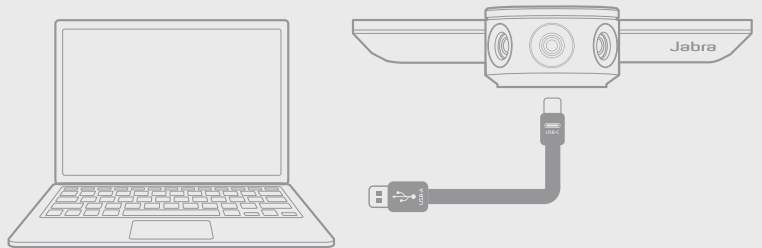

How to connect

Instant collaboration – just plug in

Jabra PanaCast is compatible with all leading video and audio conferencing solutions, and is designed to work straight out of the box, with plug-and-play technology that lets you collaborate with others instantly.