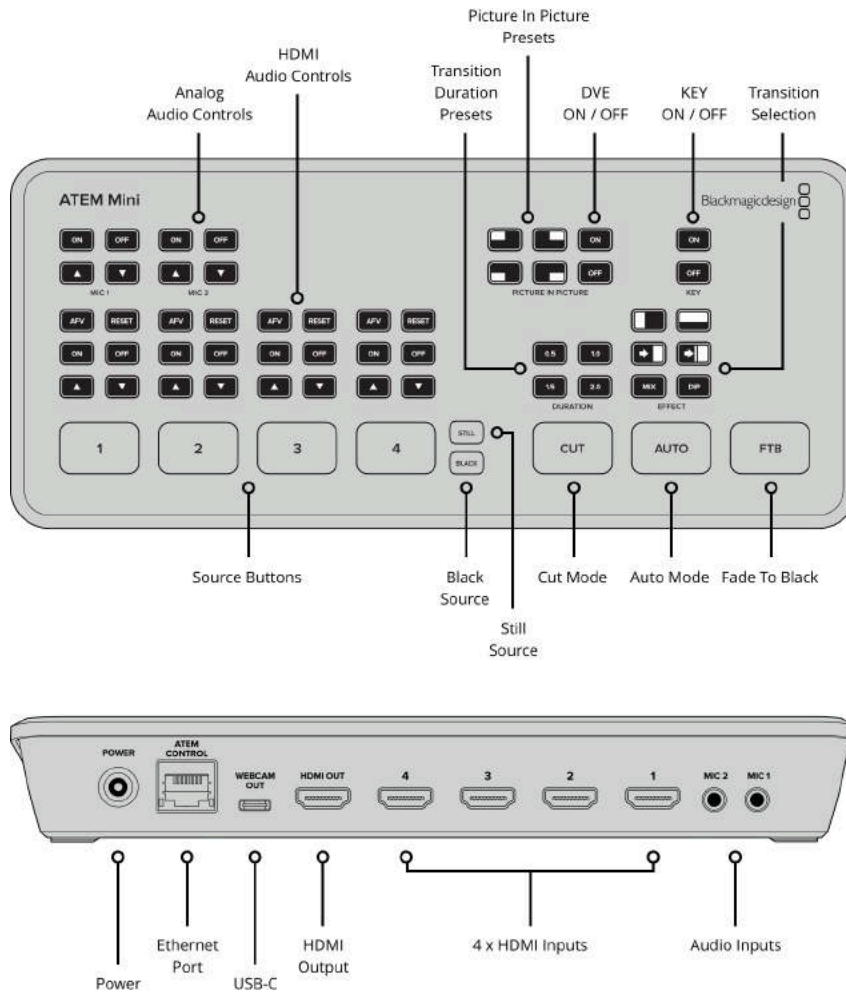

ATEM Mini

\$295

ATEM Mini features 4 HDMI inputs and has an intuitive, easy to use design that makes it possible for anyone to live stream multi camera productions online via services and software such as YouTube Facebook Live or even Skype. Simply connect 4 high quality HDMI inputs that can be used for live switching cameras, computers or even game consoles. You get a built in DVE for exciting picture in picture effects, broadcast quality transitions, upstream keyers for removing blue and green screen background, a downstream keyer for superimposing custom graphics, audio inputs a mixer, and more. To stream, ATEM Mini also has a USB output that works like a webcam, so you can connect to any video software. There's also HDMI video out for projectors.

Connections

Total Video Inputs

4

Total Audio Inputs

2 x 3.5mm stereo mini jack.

Video Input Re-Sync

On all 4 HDMI inputs.

Total Outputs

None

HDMI Program Outputs

1

SDI Rates

1.5G, 3G.

HDMI Video Inputs

4 x HDMI type A, 10-bit
HD switchable.
2 channel embedded audio.

Computer Outputs

1 x USB Type-C 3.1 Gen 1.

Standards

HD Video Input Standards

720p50, 720p59.94, 720p60
 1080p23.98, 1080p24, 1080p25,
 1080p29.97, 1080p30, 1080p50,
 1080p59.94, 1080p60
 1080i50, 1080i59.94, 1080i60

HD Video Output Standards