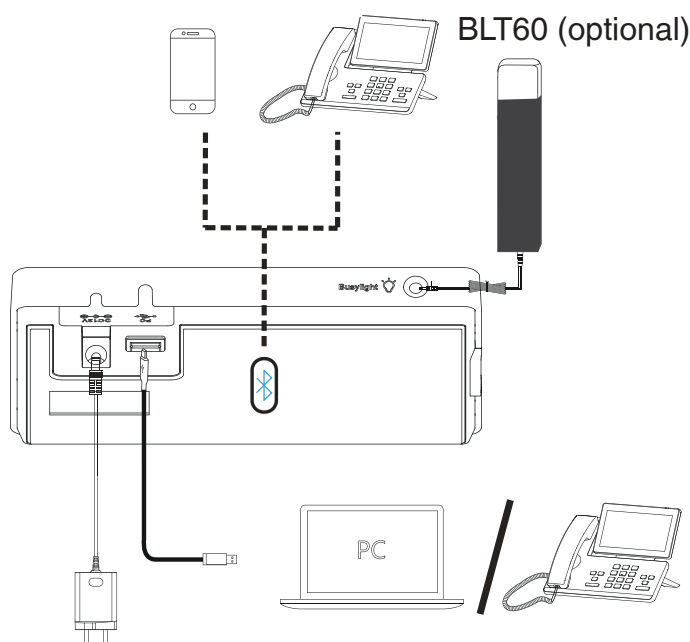

Audio (Headset)

- Microphone type: dual microphone

- Microphone sensitivity: -44.0+/-3 dBV
- Microphone frequency range: 100 Hz-10 kHz
- Speaker size: ϕ 28
- Speaker sensitivity: 92.5+/-3 dB, 0.179 V
- Speaker impedance: 32+/-4.8 Ω
- Speaker max output power: 10 mW
- Speaker frequency range: 20 Hz-10 kHz
- Speaker bandwidth - talk mode: wideband
- Speaker bandwidth - music mode: super wide-band (Pending)

Audio (Base)

- Microphone type: ECM Omnidirectional microphone
- Microphone sensitivity: -38.0+/-2 dBV
- Microphone frequency range: 70 Hz-20 kHz
- Speaker size: 40mm*20.8mm
- Speaker sensitivity: 97+/-3 dB
- Speaker impedance: 4 Ω +/-15%
- Speaker max output power: 4 W
- Speaker frequency range: 160 Hz-20 kHz

Easy Call Management

- Answer/End/Reject a call
- Volume up/down
- Microphone mute
- Move the microphone boom arm up to mute, or down to unmute

Package Features

- Package contents:
  - WHB660 Base
  - WHM621 Headset or WHD622 Headset
  - Power Adapter
  - 2* 1m USB 3.0 Cable
  - Quick Start Guide
- Optional accessories:
  - Busylight BLT60
  - Wireless Charger
  - Bluetooth Dongle BT50
- WH66 Mono: Base: 398g, Headset: 80g
- WH66 Dual: Base: 398g, Headset: 127g
- N.W/CTN:
  - WH66 Mono: 10.46 kg; WH66 Dual: 10.96 kg
- Giftbox size: 255mm*204mm*135mm
- Carton Meas: 698mm*421mm*265mm

Compliance

Connection