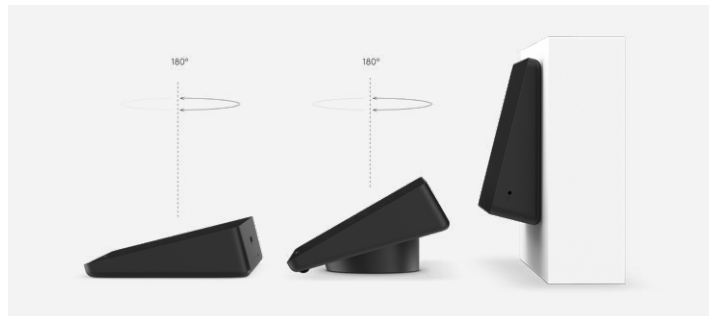

Boasting a spacious 10.1" touchscreen, low-profile enclosure, and multiple mounting accessories, Logitech Tap delivers a sleek appearance and convenient placement options that support a wide range of room sizes and layouts. And, with its HDMI input, content sharing is instant and effortless. Wireless content sharing is also available depending on your chosen video conferencing service.

- 1 One-touch join:** Easily start and join meetings with just one tap.
- 2 10.1" touch display:** Spacious and responsive touch screen resists fingerprints and glare for high legibility and easy operation.
- 3 Sleek, low profile:** Comfortable 14° angle allows for easy viewing, while providing an unobtrusive presence in the room.
- 4 Always-on readiness:** Built-in motion sensor saves power when idle, and powers on when a person approaches.
- 5 Headphone jack:** Extends the host computer's wired audio capabilities to the tabletop, ideal for private conversations and for the hearing-impaired.
- 6 Dual cable exits:** A sturdy metal cover with removable bottom and rear exits keep cables tidy and secure.
- 7 Clean cable management:** Built-in cable retention and strain relief system hides the cable entirely within its enclosure, and secures it to prevent unwanted disconnections.
- 8 USB accessory port:** Connect an accessory such as a USB speakerphone.
- 9 HDMI input for content sharing:** Provides instant wired content sharing when used with Google Meet™, Microsoft Teams Rooms™, and Zoom Rooms™.
- 10 Anti-theft protection:** Keep Tap securely in place by connecting a security cable to one of Tap's two Kensington lock slots, one on the bottom and another at the back.

Multiple Mounting Options

Secure Tap flat to the table, raise the viewing angle, or mount it on the wall to conserve space, minimize cabling, and optimize the user experience.

ROOM SOLUTIONS WITH LOGITECH TAP