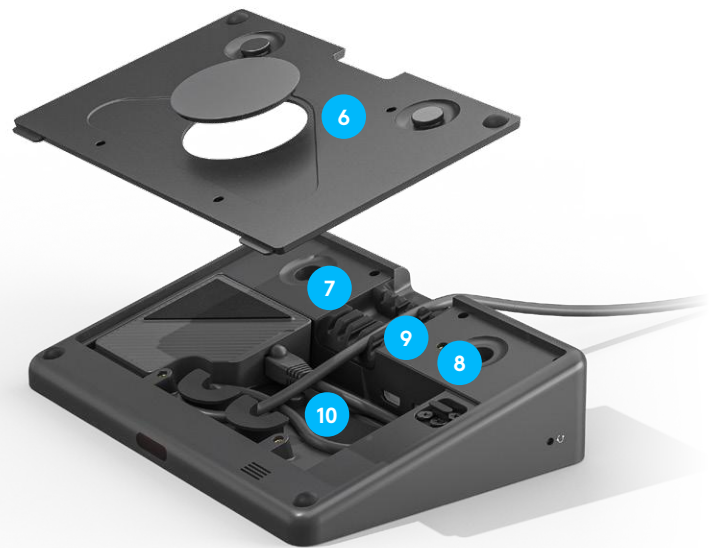

DATA SHEET

LOGITECH TAP

Deliver one-touch join, calendar integration, instant content sharing, and a consistent experience across meeting rooms. With a sleek design, silent operation, and motion sensor for always-on readiness, Tap brings ease and convenience to video collaboration.

Boasting a spacious 10.1" touchscreen, low-profile enclosure, and multiple mounting accessories, Logitech Tap delivers a sleek appearance and convenient placement options that support a wide range of room sizes and layouts. And, with its HDMI input, content sharing is instant and effortless. Wireless content sharing is also available depending on your chosen video conferencing service.

- 1 One-touch join:** Easily start and join meetings with just one tap.
- 2 10.1" touch display:** Spacious and responsive touch screen resists fingerprints and glare for high legibility and easy operation.
- 3 Sleek, low profile:** Comfortable 14° angle allows for easy viewing, while providing an unobtrusive presence in the room.
- 4 Always-on readiness:** Built-in motion sensor saves power when idle, and powers on when a person approaches.
- 5 Headphone jack:** Extends the host computer's wired audio capabilities to the tabletop, ideal for private conversations and for the hearing-impaired.
- 6 Dual cable exits:** A sturdy metal cover with removable bottom and rear exits keep cables tidy and secure.
- 7 Clean cable management:** Built-in cable retention and strain relief system hides the cable entirely within its enclosure, and secures it to prevent unwanted disconnections.
- 8 USB accessory port:** Connect an accessory such as a USB speakerphone.
- 9 HDMI input for content sharing:** Provides instant wired content sharing when used with Google Meet™, Microsoft Teams Rooms™, and Zoom Rooms™.
- 10 Anti-theft protection:** Keep Tap securely in place by connecting a security cable to one of Tap's two Kensington lock slots, one on the bottom and another at the back.