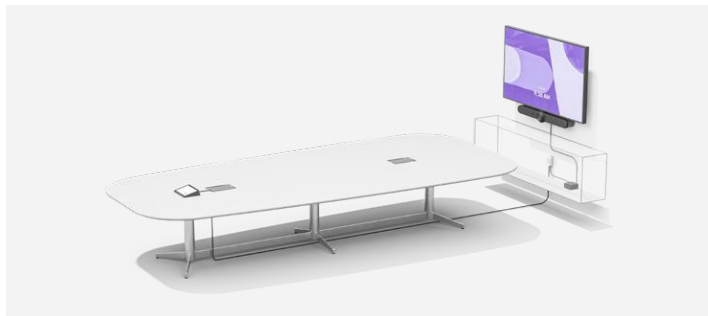

ENTERPRISE READY

Clean Installation

Flexible cabling lets you locate Tap near participants for convenient operation while installing the host computer in a cabinet, beneath a table, or behind a display.