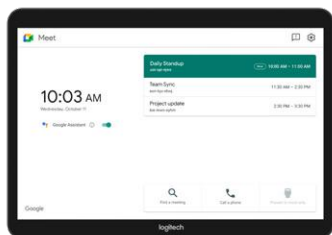

Find Your Perfect Match

Tap works seamlessly with Logitech's lineup of PC-based video bars and modular systems for small, medium, and large rooms.