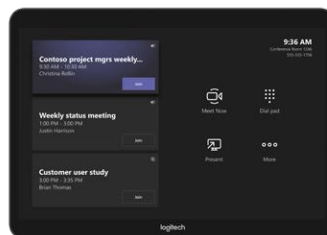

Find Your Perfect Match

Tap works seamlessly with Logitech's lineup of PC-based video bars and modular systems for small, medium, and large rooms.