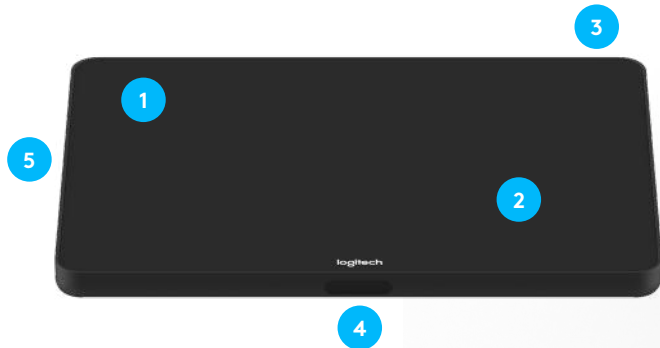

DATA SHEET

LOGITECH TAP

Deliver one-touch join, calendar integration, instant content sharing, and a consistent experience across meeting rooms. With a sleek design, silent operation, and motion sensor for always-on readiness, Tap brings ease and convenience to video collaboration.

Boasting a spacious 10.1" touchscreen, low-profile enclosure, and multiple mounting accessories, Logitech Tap delivers a sleek appearance and convenient placement options that support a wide range of room sizes and layouts. And, with its HDMI input, content sharing is instant and effortless. Wireless content sharing is also available depending on your chosen video conferencing service.

- 1 One-touch join:** Easily start and join meetings with just one tap.
- 2 10.1" touch display:** Spacious and responsive touch screen resists fingerprints and glare for high legibility and easy operation.
- 3 Sleek, low profile:** Comfortable 14° angle allows for easy viewing, while providing an unobtrusive presence in the room.
- 4 Always-on readiness:** Built-in motion sensor saves power when idle, and powers on when a person approaches.
- 5 Headphone jack:** Extends the host computer's wired audio capabilities to the tabletop, ideal for private conversations and for the hearing-impaired.
- 6 Dual cable exits:** A sturdy metal cover with removable bottom and rear exits keep cables tidy and secure.
- 7 Clean cable management:** Built-in cable retention and strain relief system hides the cable entirely within its enclosure, and secures it to prevent unwanted disconnections.
- 8 USB accessory port:** Connect an accessory such as a USB speakerphone.
- 9 HDMI input for content sharing:** Provides instant wired content sharing when used with Google Meet™, Microsoft Teams Rooms™, and Zoom Rooms™.
- 10 Anti-theft protection:** Keep Tap securely in place by connecting a security cable to one of Tap's two Kensington lock slots, one on the bottom and another at the back.