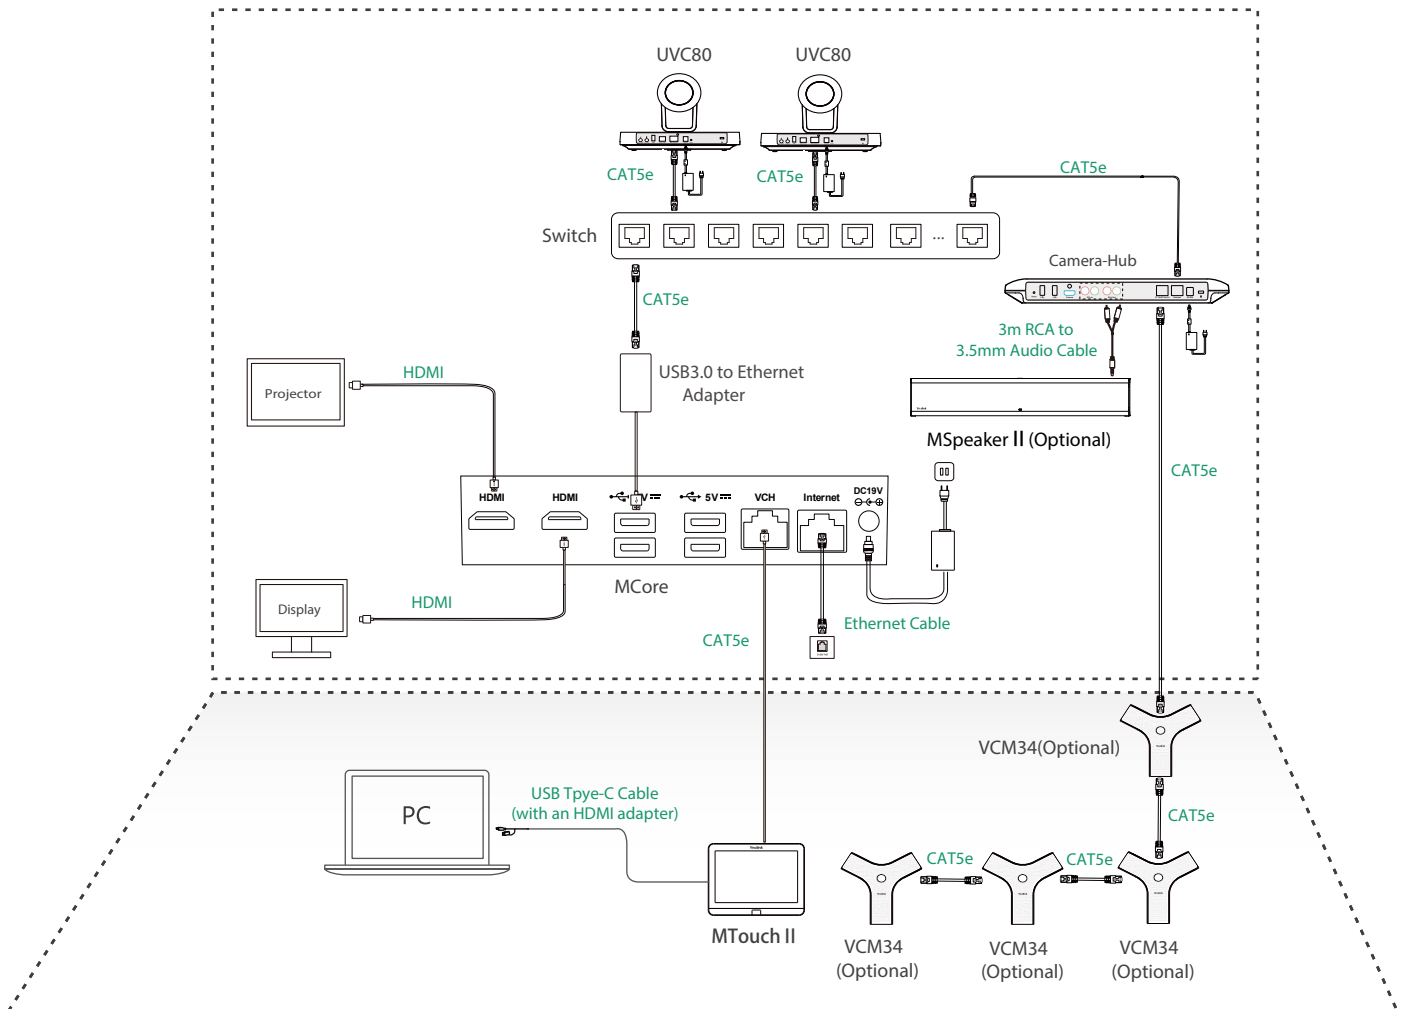

Connection

- 💡 Do not connect the switch to the Internet, otherwise it will cause network abnormalities.
- 💡 The switch and ethernet cables should be purchased separately.
- 💡 When starting up the system for the first time, you need to connect a mouse to complete the initial configuration.
- 💡 We recommend using the wireless mouse and keyboard kit.
- 💡 For more information about the installation and deployment of accessories (for example, the installation of MCore package or the camera-hub), refer to the Quick Start Guide of corresponding accessory.