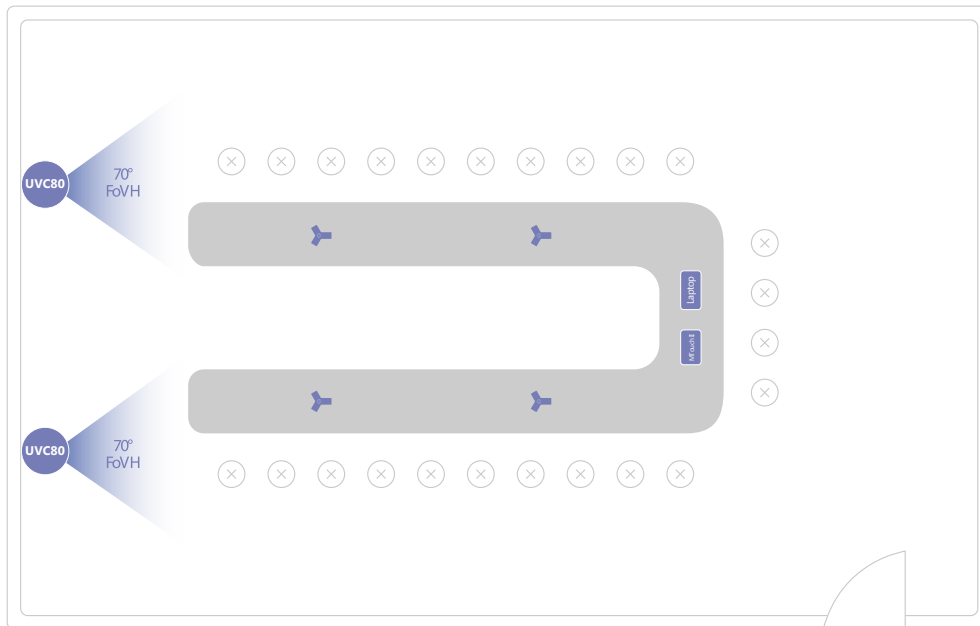

MCore Mini-PC

- 8th-gen Intel® QUAD-CORE i5
- Memory: 8GB (2 x 4GB)
- Storage: 128GB SSD
- 2 x HDMI video output with CEC supported
- Bluetooth and Wi-Fi
- 1 x Yealink VCH port, connect to MTouch II
- 4 x USB3.0 Type-A
- 1 x 10/100/1000M Ethernet port
- 1 x Power port
- 1 x Security lock slot
- Built-in cable management

MTouch II touch panel

- 8-inch IPS screen
- 1280 x 800 resolution
- 10-point capacitive touch screen
- 3.5mm headset jack
- Human Motion Sensor
- Angle adjustable bracket (28° ~ 50°)
- 1080P/30FPS FHD for sharing
- Support wired and wireless content sharing
- Built-in Wi-Fi AP for Yealink wireless presentation device
- HDMI/USB-C video input

Camera-Hub

- Support up to 9 cameras
- Support camera layout
- 1 x RCA-in
- 1 x RCA-out
- 1 x Yealink Microphone port (RJ-45)
- 3 x USB 2.0 Type-A
- 1 x Power port
- 1 x Security lock slot
- 1 x Reset slot
- 1 x Ethernet port for camera connection

UVC80 USB PTZ Camera

- 1920 x 1080 video resolution
- 60 frame rate
- 12x optical zoom
- Field of view (diagonal): 78.5°
- Auto-framing
- Camera presets
- Pan range: 200°
- Tilt range: 60°
- 1 x Line-in (3.5mm)
- 1 x Line-out (3.5mm)
- 1 x Yealink Microphone port (RJ-45)
- 1 x USB 2.0 Type-B
- 1 x USB 2.0 Type-A
- 1 x Power port
- 1 x Security lock slot
- 1 x Reset slot

Package Features

- N.W/CTN: 12.1Kg
- G.W/CTN: 13.8Kg
- Carton Meas: 935mm x 413mm x 312mm

Scene Graph in a Conference Room