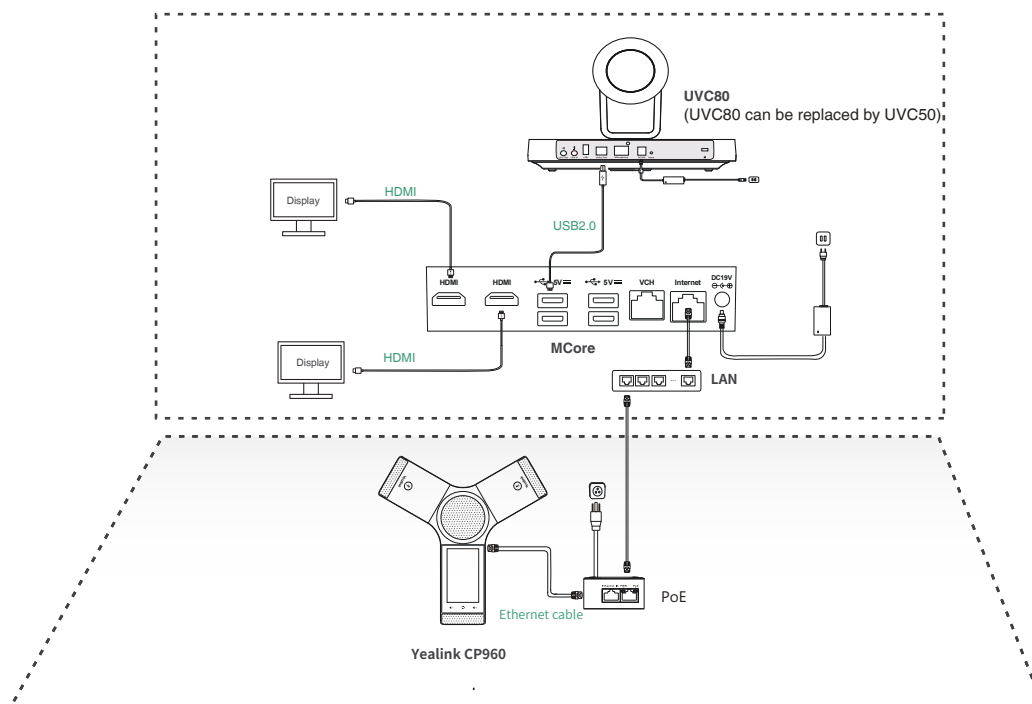

- DECT technology, up to 50 meters distance

- 10ft (3-meter) voice pickup range of every microphone unit
- Built-in Li-battery, 11 days standby, 19 hours talking time
- Charging cradle, charging any time

UVC50 USB PTZ Camera

- 1920 x 1080 video resolution
- 60 frame rate
- 5x optical zoom
- Field of view (diagonal): 91°
- Auto-framing
- Camera presets
- Pan range: 60°
- Tilt range: 40°
- 1 x Line-in (3.5mm)
- 1 x Line-out (3.5mm)
- 1 x Yealink Microphone port (RJ-45)
- 1 x USB 2.0 Type-B
- 1 x USB 2.0 Type-A
- 1 x Power port
- 1 x Security lock slot
- 1 x Reset slot

UVC80 USB PTZ Camera

- 1920 x 1080 video resolution
- 60 frame rate
- 12x optical zoom
- Field of view (diagonal): 78.5°
- Auto-framing
- Camera presets
- Pan angle range: 200°
- Tilt angle range: 60°
- 1 x Line-in (3.5mm)
- 1 x Line-out (3.5mm)
- 1 x Yealink Microphone port (RJ-45)
- 1 x USB 2.0 Type-B
- 1 x USB 2.0 Type-A
- 1 x Security lock slot
- 1 x Reset slot

Package Physical Features

- Operating humidity: 10~95%
- Operating temperature: 0~40°C
- Storage temperature: -30~70°C
- N.W/CTN: 6.9 Kg (ZVC500 Zoom Rooms Kit)
- G.W/CTN: 8.0 Kg (ZVC500 Zoom Rooms Kit)
- N.W/CTN: 7.6 Kg (ZVC800 Zoom Rooms Kit)
- G.W/CTN: 8.7 Kg (ZVC800 Zoom Rooms Kit)

Overview of Yealink Solution for Zoom Rooms

The CP960 can be used as Zoom Rooms console, speaker and microphone and can communicate with the MCore connected to the same LAN.

Yealink Plug-in for Zoom Rooms and Zoom Rooms App should be installed on the MCore.